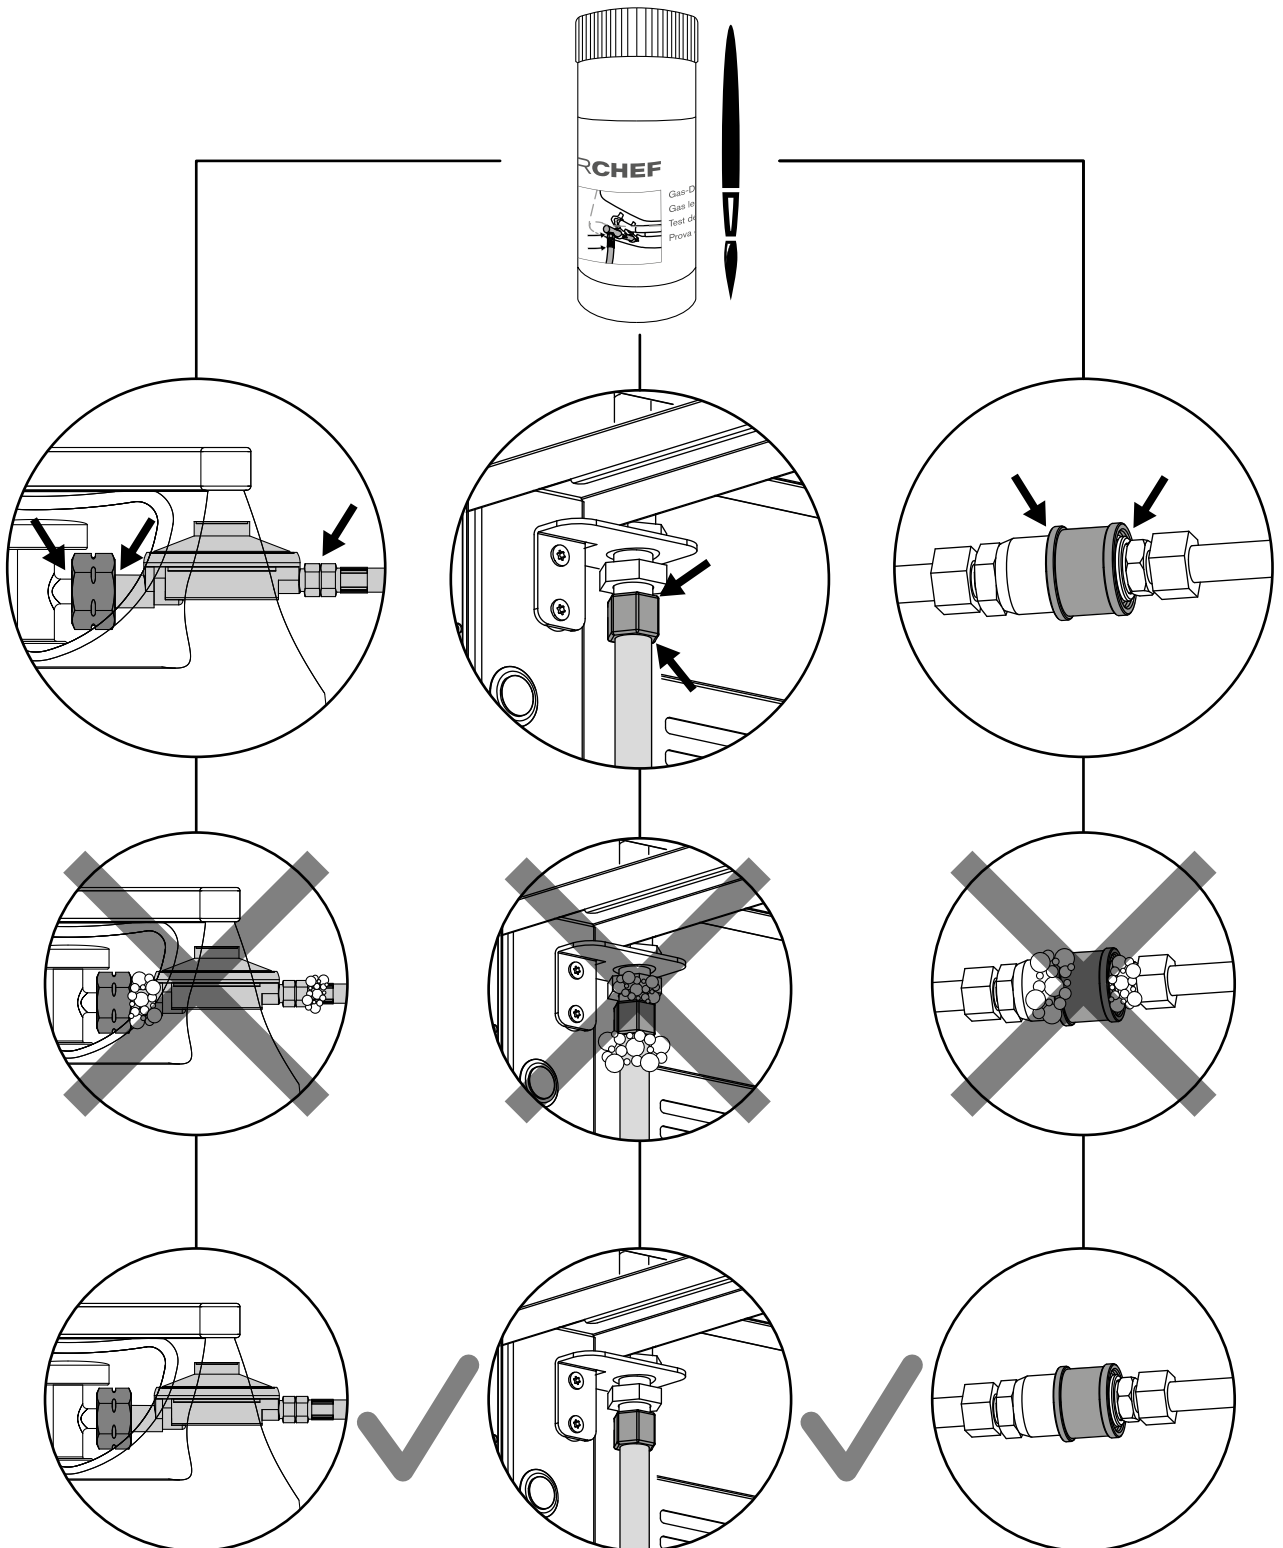

HEAT X-545 RB

32.

33.

HEAT X-545 RB

34.

35.

HEAT X-545 RB

SPAREPARTS			ERSATZTEIL-LISTE
Pos.	Art. Nr.	Description	Beschreibung
1	18.904.65	Lid comp. H-5B	Deckel kpl. H-5B
2	18.850.33	Thermometer H-Line	Thermometer H-Line
3	18.421.15	Upper Grid H-5B	Warmhalterost H-5B
4	18.904.07	Rear burner cover set	Rückenbrenner Abdeckung Set
5	18.904.08	Rear Burner 50/30 set	Rückenbrenner 50/30 Set
6	18.904.38	Electrode RB set	Elektrode Rückenbrenner Set
7	18.904.39	Rear Burner holder set 50	Rückenbrenner Halter 50 Set
7	18.904.40	Rear Burner holder set 30	Rückenbrenner Halter 30 Set
8	18.420.71	Cast Iron cooking Grid	Gusseisen Rost
9	18.420.72	Flame tamer	Flammenschutz
10	18.904.10	Main Burner 50 set	Dual Brenner 50 Set
10	18.904.11	Main Burner 30 set	Dual Brenner 30 Set
11	18.904.12	Flame Bridge	Flammenbrücke
12	18.421.16	Heat Regulator H-5B	HEAT Regulator H-5B
13	18.904.13	Control knob large set	Regulierknopf gross Set
14	18.904.14	Control knob small set	Regulierknopf klein Set
15	18.904.72	Control panel X-545 RB comp. 50	Bedienkonsole X-545 RB 50 mbar kpl.
15	18.904.73	Control panel X-545 RB comp. 30	Bedienkonsole X-545 RB 30 mbar kpl.
16	18.904.17	Electrode main burner set	Elektrode Dual Brenner Set
17	18.421.17	Grease drawer H-5B	Fettauffangblech H-5B
18	18.420.75	Grease pan	Fettauffangschale
19	18.904.68	Brace set H-5B	Strebe Set H-5B
20	18.904.42	Gas Bottle cover set	Abdeckplatte Gasflasche Set
21	18.904.43	Drip pan holder	Fettauffangschale Halter
22	18.904.69	Left door H-5B set	Türe Links H-5B Set
23	18.904.70	Right door H-5B set	Türe Rechts H-5B Set
24	18.904.20	Door hinge set	Türscharnier Set
25	18.904.21	Left Panel Station set	Kastenwand links Station Set
26	18.904.22	Right Panel Station set	Kastenwand rechts Station Set
27	18.904.71	Back Panel H-5B set	Kastenrückwand H-5B Set
28	18.904.74	Pulse Ignitor 8 outlet set	Elektrozünder 8 Ausgänge Set
29	14.491.83	Power Bank 10'000mAh	Power Bank 10'000mAh
30	18.904.37	Electric Bracket set	Befestigungsplatte Elektrik Set
31	18.421.23	Bottom Plate H-5B	Bodenplatte H-5B
32	18.904.25	Caster Bracket set A	Lenkrollenbefestigung Set A
33	18.450.10	Gas Bottle holder	Gasflaschen Halterung
34	18.904.26	Caster with Brake set	Lenkrollen mit Bremse Set
35	18.904.27	Cooking station comp. 50	Cooking Zone kpl. 50
35	18.904.28	Cooking station comp. 30	Cooking Zone kpl. 30
36	18.904.44	Cooker head set	Seitenbrenner Kopf Set
37	18.904.45	Cooker burner 50 set	Seitenbrenner 50 Set
37	18.904.46	Cooker burner 30 set	Seitenbrenner 30 Set
38	18.341.34	Pan Grid 3 steps	Pfannenhalter 3 Stufen