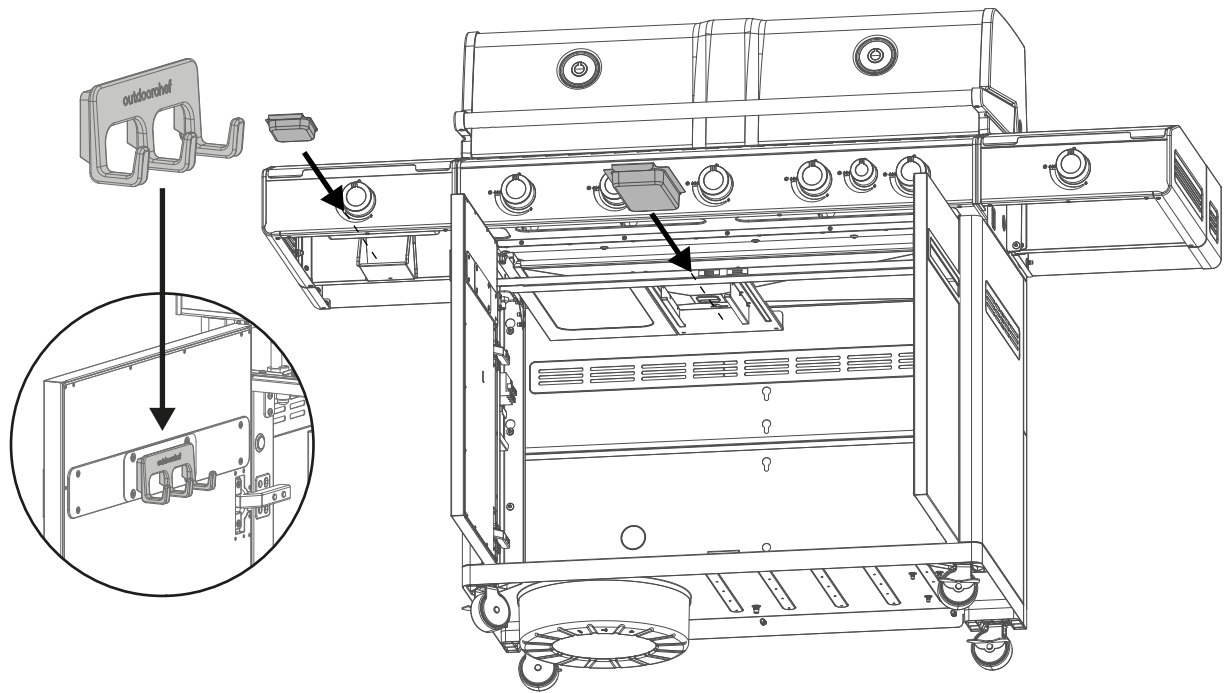

HEAT X-545 RB

32.

33.

HEAT X-545 RB

34.

35.

HEAT X-545 RB

SPAREPARTS			ERSATZTEIL-LISTE
Pos.	Art. Nr.	Description	Beschreibung
1	18.904.65	Lid comp. H-5B	Deckel kpl. H-5B
2	18.850.33	Thermometer H-Line	Thermometer H-Line
3	18.421.15	Upper Grid H-5B	Warmhalterost H-5B
4	18.904.07	Rear burner cover set	Rückenbrenner Abdeckung Set
5	18.904.08	Rear Burner 50/30 set	Rückenbrenner 50/30 Set
6	18.904.38	Electrode RB set	Elektrode Rückenbrenner Set
7	18.904.39	Rear Burner holder set 50	Rückenbrenner Halter 50 Set
7	18.904.40	Rear Burner holder set 30	Rückenbrenner Halter 30 Set
8	18.420.71	Cast Iron cooking Grid	Gusseisen Rost
9	18.420.72	Flame tamer	Flammenschutz
10	18.904.10	Main Burner 50 set	Dual Brenner 50 Set
10	18.904.11	Main Burner 30 set	Dual Brenner 30 Set
11	18.904.12	Flame Bridge	Flammenbrücke
12	18.421.16	Heat Regulator H-5B	HEAT Regulator H-5B
13	18.904.13	Control knob large set	Regulierknopf gross Set
14	18.904.14	Control knob small set	Regulierknopf klein Set
15	18.904.72	Control panel X-545 RB comp. 50	Bedienkonsole X-545 RB 50 mbar kpl.
15	18.904.73	Control panel X-545 RB comp. 30	Bedienkonsole X-545 RB 30 mbar kpl.
16	18.904.17	Electrode main burner set	Elektrode Dual Brenner Set
17	18.421.17	Grease drawer H-5B	Fettauffangblech H-5B
18	18.420.75	Grease pan	Fettauffangschale
19	18.904.68	Brace set H-5B	Strebe Set H-5B
20	18.904.42	Gas Bottle cover set	Abdeckplatte Gasflasche Set
21	18.904.43	Drip pan holder	Fettauffangschale Halter
22	18.904.69	Left door H-5B set	Türe Links H-5B Set
23	18.904.70	Right door H-5B set	Türe Rechts H-5B Set
24	18.904.20	Door hinge set	Türscharnier Set
25	18.904.21	Left Panel Station set	Kastenwand links Station Set
26	18.904.22	Right Panel Station set	Kastenwand rechts Station Set
27	18.904.71	Back Panel H-5B set	Kastenrückwand H-5B Set
28	18.904.74	Pulse Ignitor 8 outlet set	Elektrozünder 8 Ausgänge Set
29	14.491.83	Power Bank 10'000mAh	Power Bank 10'000mAh
30	18.904.37	Electric Bracket set	Befestigungsplatte Elektrik Set
31	18.421.23	Bottom Plate H-5B	Bodenplatte H-5B
32	18.904.25	Caster Bracket set A	Lenkrollenbefestigung Set A
33	18.450.10	Gas Bottle holder	Gasflaschen Halterung
34	18.904.26	Caster with Brake set	Lenkrollen mit Bremse Set
35	18.904.27	Cooking station comp. 50	Cooking Zone kpl. 50
35	18.904.28	Cooking station comp. 30	Cooking Zone kpl. 30
36	18.904.44	Cooker head set	Seitenbrenner Kopf Set
37	18.904.45	Cooker burner 50 set	Seitenbrenner 50 Set
37	18.904.46	Cooker burner 30 set	Seitenbrenner 30 Set
38	18.341.34	Pan Grid 3 steps	Pfannenhalter 3 Stufen