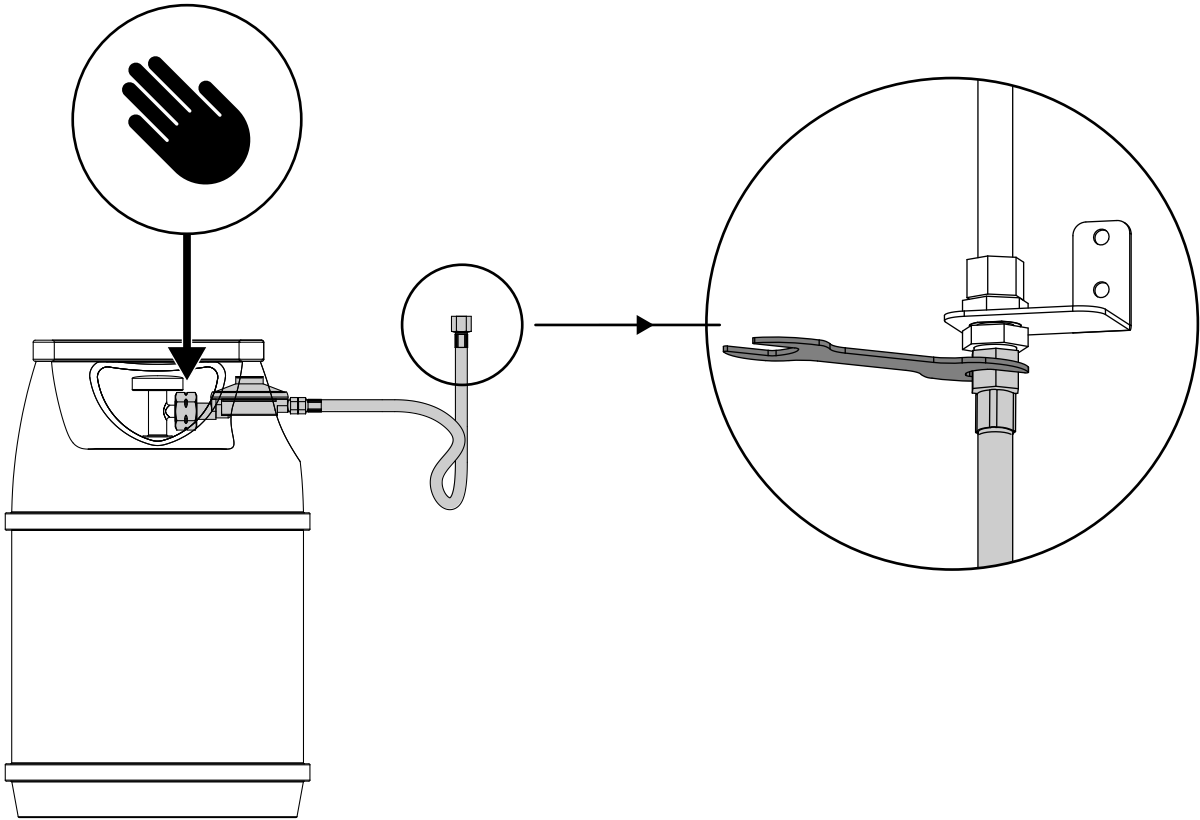

HEAT X-545 RB

32.

33.

HEAT X-545 RB

34.

35.

HEAT X-545 RB

SPAREPARTS			ERSATZTEIL-LISTE
Pos.	Art. Nr.	Description	Beschreibung
1	18.904.65	Lid comp. H-5B	Deckel kpl. H-5B
2	18.850.33	Thermometer H-Line	Thermometer H-Line
3	18.421.15	Upper Grid H-5B	Warmhalterost H-5B
4	18.904.07	Rear burner cover set	Rückenbrenner Abdeckung Set
5	18.904.08	Rear Burner 50/30 set	Rückenbrenner 50/30 Set
6	18.904.38	Electrode RB set	Elektrode Rückenbrenner Set
7	18.904.39	Rear Burner holder set 50	Rückenbrenner Halter 50 Set
7	18.904.40	Rear Burner holder set 30	Rückenbrenner Halter 30 Set
8	18.420.71	Cast Iron cooking Grid	Gusseisen Rost
9	18.420.72	Flame tamer	Flammenschutz
10	18.904.10	Main Burner 50 set	Dual Brenner 50 Set
10	18.904.11	Main Burner 30 set	Dual Brenner 30 Set
11	18.904.12	Flame Bridge	Flammenbrücke
12	18.421.16	Heat Regulator H-5B	HEAT Regulator H-5B
13	18.904.13	Control knob large set	Regulierknopf gross Set
14	18.904.14	Control knob small set	Regulierknopf klein Set
15	18.904.72	Control panel X-545 RB comp. 50	Bedienkonsole X-545 RB 50 mbar kpl.
15	18.904.73	Control panel X-545 RB comp. 30	Bedienkonsole X-545 RB 30 mbar kpl.
16	18.904.17	Electrode main burner set	Elektrode Dual Brenner Set
17	18.421.17	Grease drawer H-5B	Fettauffangblech H-5B
18	18.420.75	Grease pan	Fettauffangschale
19	18.904.68	Brace set H-5B	Strebe Set H-5B
20	18.904.42	Gas Bottle cover set	Abdeckplatte Gasflasche Set
21	18.904.43	Drip pan holder	Fettauffangschale Halter
22	18.904.69	Left door H-5B set	Türe Links H-5B Set
23	18.904.70	Right door H-5B set	Türe Rechts H-5B Set
24	18.904.20	Door hinge set	Türscharnier Set
25	18.904.21	Left Panel Station set	Kastenwand links Station Set
26	18.904.22	Right Panel Station set	Kastenwand rechts Station Set
27	18.904.71	Back Panel H-5B set	Kastenrückwand H-5B Set
28	18.904.74	Pulse Ignitor 8 outlet set	Elektrozünder 8 Ausgänge Set
29	14.491.83	Power Bank 10'000mAh	Power Bank 10'000mAh
30	18.904.37	Electric Bracket set	Befestigungsplatte Elektrik Set
31	18.421.23	Bottom Plate H-5B	Bodenplatte H-5B
32	18.904.25	Caster Bracket set A	Lenkrollenbefestigung Set A
33	18.450.10	Gas Bottle holder	Gasflaschen Halterung
34	18.904.26	Caster with Brake set	Lenkrollen mit Bremse Set
35	18.904.27	Cooking station comp. 50	Cooking Zone kpl. 50
35	18.904.28	Cooking station comp. 30	Cooking Zone kpl. 30
36	18.904.44	Cooker head set	Seitenbrenner Kopf Set
37	18.904.45	Cooker burner 50 set	Seitenbrenner 50 Set
37	18.904.46	Cooker burner 30 set	Seitenbrenner 30 Set
38	18.341.34	Pan Grid 3 steps	Pfannenhalter 3 Stufen