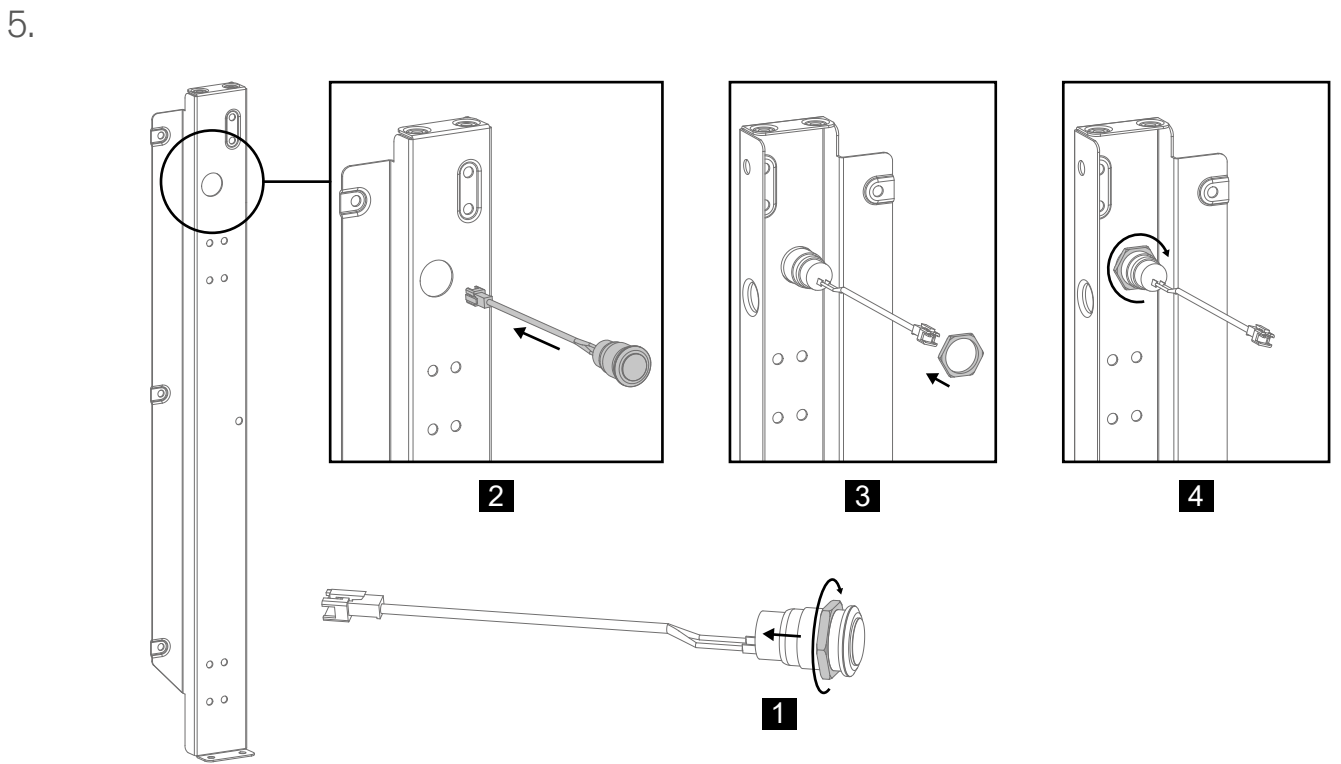

Open end wrench (S 17 + S 22)		
2x	by	
Art. 18.372.45		

Socket wrench M6		
1x	au	
Art. 18.371.70		

HEAT X-545 RB

1.

2.

HEAT X-545 RB

3.

 x 1		bx x 7	 	zt x 2	 
---	---	---------------	--	---------------	---