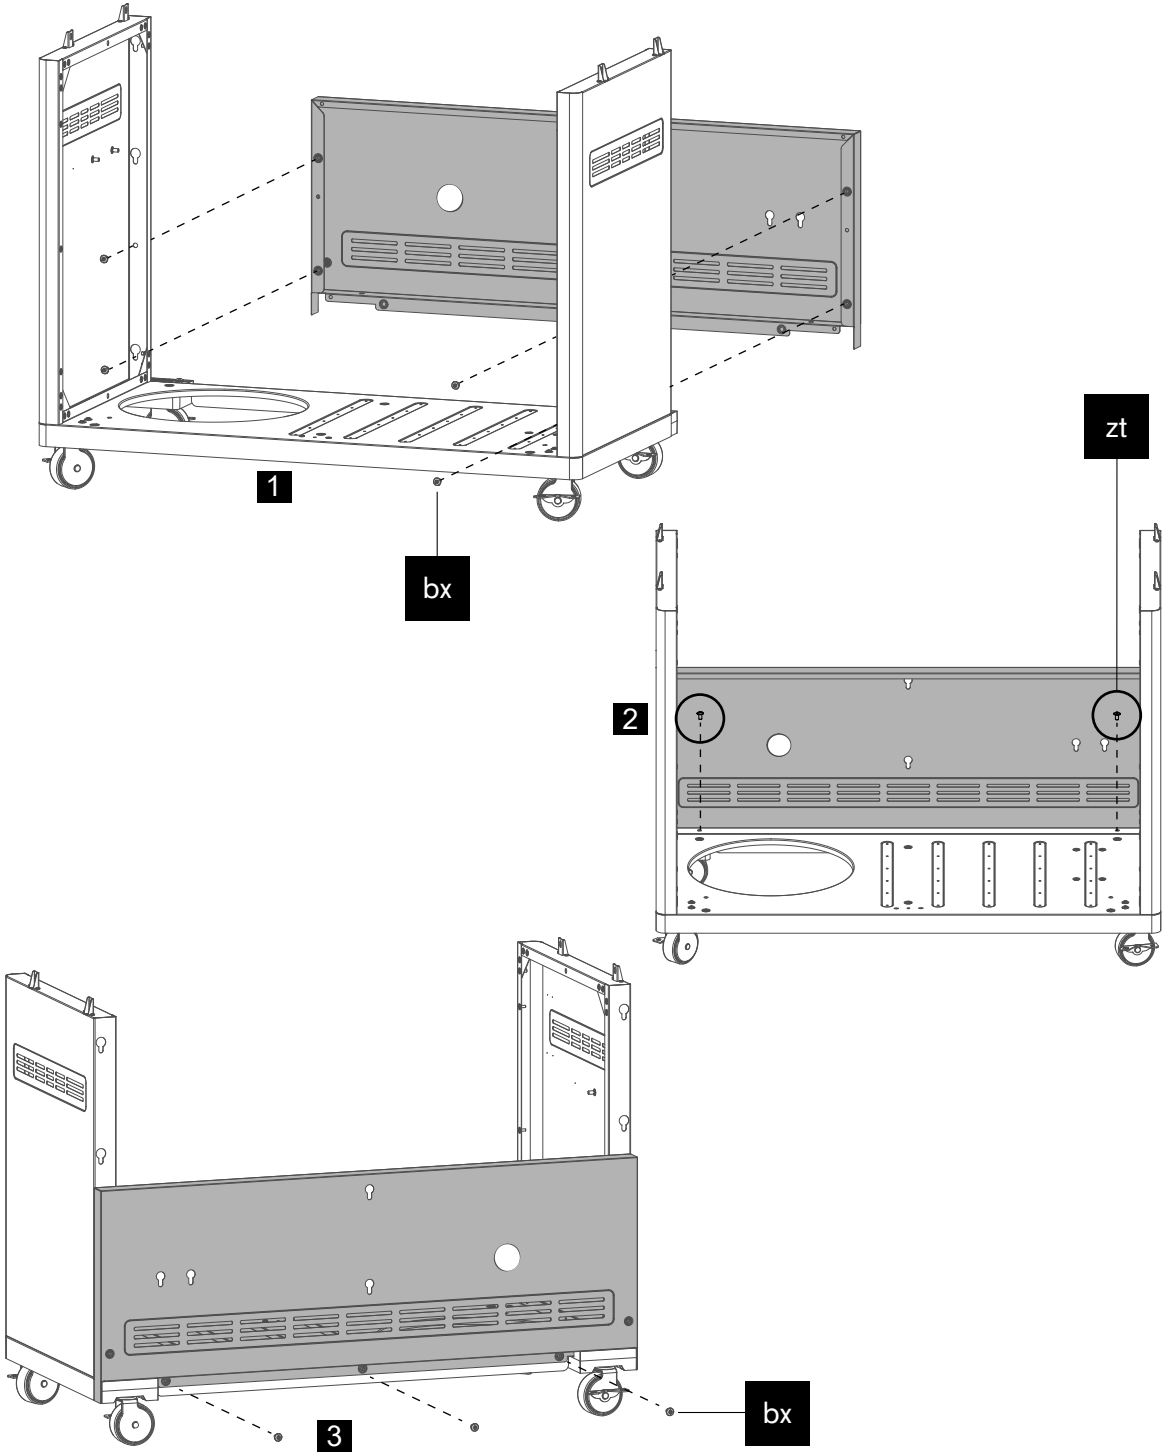

Open end wrench (S 17 + S 22)		
2x	by	
Art. 18.372.45		

Socket wrench M6		
1x	au	
Art. 18.371.70		

HEAT X-545 RB

1.

2.

HEAT X-545 RB

3.

 x 1		bx x 7	 	zt x 2	 
---	---	---------------	--	---------------	---