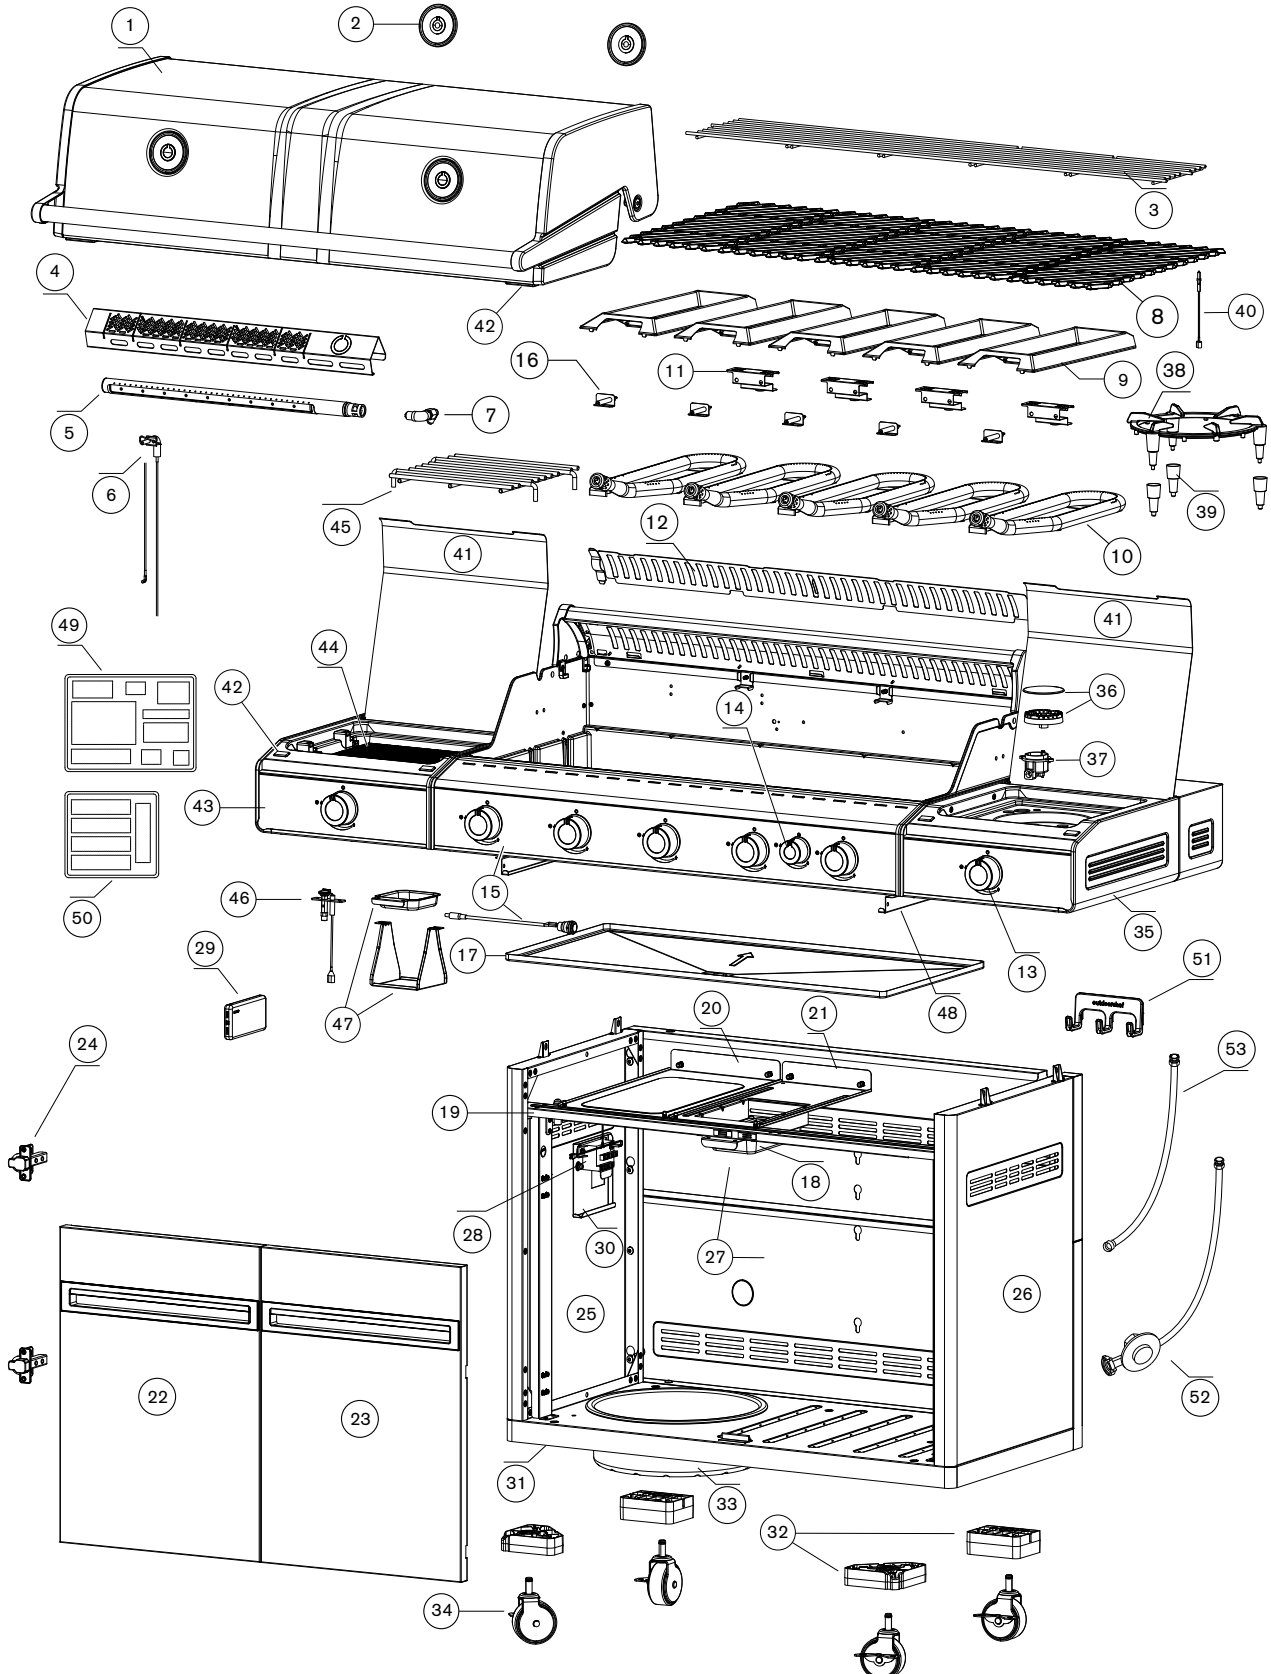

HEAT X-545 RB

32.

33.

HEAT X-545 RB

34.

35.

HEAT X-545 RB

SPAREPARTS			ERSATZTEIL-LISTE
Pos.	Art. Nr.	Description	Beschreibung
1	18.904.65	Lid comp. H-5B	Deckel kpl. H-5B
2	18.850.33	Thermometer H-Line	Thermometer H-Line
3	18.421.15	Upper Grid H-5B	Warmhalterost H-5B
4	18.904.07	Rear burner cover set	Rückenbrenner Abdeckung Set
5	18.904.08	Rear Burner 50/30 set	Rückenbrenner 50/30 Set
6	18.904.38	Electrode RB set	Elektrode Rückenbrenner Set
7	18.904.39	Rear Burner holder set 50	Rückenbrenner Halter 50 Set
7	18.904.40	Rear Burner holder set 30	Rückenbrenner Halter 30 Set
8	18.420.71	Cast Iron cooking Grid	Gusseisen Rost
9	18.420.72	Flame tamer	Flammenschutz
10	18.904.10	Main Burner 50 set	Dual Brenner 50 Set
10	18.904.11	Main Burner 30 set	Dual Brenner 30 Set
11	18.904.12	Flame Bridge	Flammenbrücke
12	18.421.16	Heat Regulator H-5B	HEAT Regulator H-5B
13	18.904.13	Control knob large set	Regulierknopf gross Set
14	18.904.14	Control knob small set	Regulierknopf klein Set
15	18.904.72	Control panel X-545 RB comp. 50	Bedienkonsole X-545 RB 50 mbar kpl.
15	18.904.73	Control panel X-545 RB comp. 30	Bedienkonsole X-545 RB 30 mbar kpl.
16	18.904.17	Electrode main burner set	Elektrode Dual Brenner Set
17	18.421.17	Grease drawer H-5B	Fettauffangblech H-5B
18	18.420.75	Grease pan	Fettauffangschale
19	18.904.68	Brace set H-5B	Strebe Set H-5B
20	18.904.42	Gas Bottle cover set	Abdeckplatte Gasflasche Set
21	18.904.43	Drip pan holder	Fettauffangschale Halter
22	18.904.69	Left door H-5B set	Türe Links H-5B Set
23	18.904.70	Right door H-5B set	Türe Rechts H-5B Set
24	18.904.20	Door hinge set	Türscharnier Set
25	18.904.21	Left Panel Station set	Kastenwand links Station Set
26	18.904.22	Right Panel Station set	Kastenwand rechts Station Set
27	18.904.71	Back Panel H-5B set	Kastenrückwand H-5B Set
28	18.904.74	Pulse Ignitor 8 outlet set	Elektrozünder 8 Ausgänge Set
29	14.491.83	Power Bank 10'000mAh	Power Bank 10'000mAh
30	18.904.37	Electric Bracket set	Befestigungsplatte Elektrik Set
31	18.421.23	Bottom Plate H-5B	Bodenplatte H-5B
32	18.904.25	Caster Bracket set A	Lenkrollenbefestigung Set A
33	18.450.10	Gas Bottle holder	Gasflaschen Halterung
34	18.904.26	Caster with Brake set	Lenkrollen mit Bremse Set
35	18.904.27	Cooking station comp. 50	Cooking Zone kpl. 50
35	18.904.28	Cooking station comp. 30	Cooking Zone kpl. 30
36	18.904.44	Cooker head set	Seitenbrenner Kopf Set
37	18.904.45	Cooker burner 50 set	Seitenbrenner 50 Set
37	18.904.46	Cooker burner 30 set	Seitenbrenner 30 Set
38	18.341.34	Pan Grid 3 steps	Pfannenhalter 3 Stufen