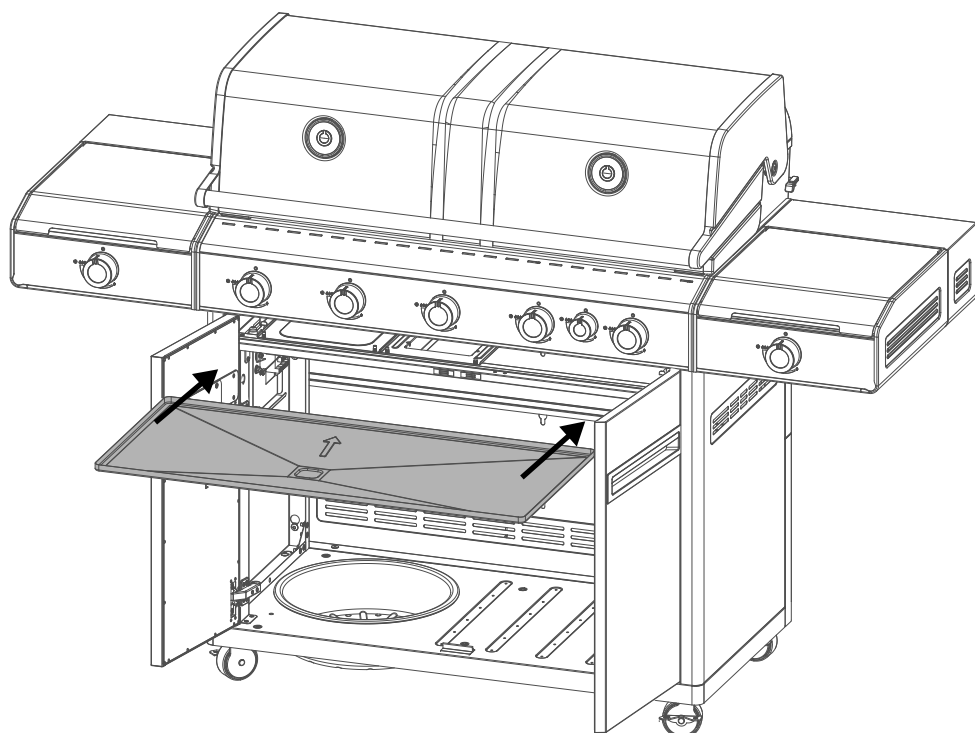

HEAT X-545 RB

32.

33.

HEAT X-545 RB

34.

35.

HEAT X-545 RB

SPAREPARTS			ERSATZTEIL-LISTE
Pos.	Art. Nr.	Description	Beschreibung
1	18.904.65	Lid comp. H-5B	Deckel kpl. H-5B
2	18.850.33	Thermometer H-Line	Thermometer H-Line
3	18.421.15	Upper Grid H-5B	Warmhalterost H-5B
4	18.904.07	Rear burner cover set	Rückenbrenner Abdeckung Set
5	18.904.08	Rear Burner 50/30 set	Rückenbrenner 50/30 Set
6	18.904.38	Electrode RB set	Elektrode Rückenbrenner Set
7	18.904.39	Rear Burner holder set 50	Rückenbrenner Halter 50 Set
7	18.904.40	Rear Burner holder set 30	Rückenbrenner Halter 30 Set
8	18.420.71	Cast Iron cooking Grid	Gusseisen Rost
9	18.420.72	Flame tamer	Flammenschutz
10	18.904.10	Main Burner 50 set	Dual Brenner 50 Set
10	18.904.11	Main Burner 30 set	Dual Brenner 30 Set
11	18.904.12	Flame Bridge	Flammenbrücke
12	18.421.16	Heat Regulator H-5B	HEAT Regulator H-5B
13	18.904.13	Control knob large set	Regulierknopf gross Set
14	18.904.14	Control knob small set	Regulierknopf klein Set
15	18.904.72	Control panel X-545 RB comp. 50	Bedienkonsole X-545 RB 50 mbar kpl.
15	18.904.73	Control panel X-545 RB comp. 30	Bedienkonsole X-545 RB 30 mbar kpl.
16	18.904.17	Electrode main burner set	Elektrode Dual Brenner Set
17	18.421.17	Grease drawer H-5B	Fettauffangblech H-5B
18	18.420.75	Grease pan	Fettauffangschale
19	18.904.68	Brace set H-5B	Strebe Set H-5B
20	18.904.42	Gas Bottle cover set	Abdeckplatte Gasflasche Set
21	18.904.43	Drip pan holder	Fettauffangschale Halter
22	18.904.69	Left door H-5B set	Türe Links H-5B Set
23	18.904.70	Right door H-5B set	Türe Rechts H-5B Set
24	18.904.20	Door hinge set	Türscharnier Set
25	18.904.21	Left Panel Station set	Kastenwand links Station Set
26	18.904.22	Right Panel Station set	Kastenwand rechts Station Set
27	18.904.71	Back Panel H-5B set	Kastenrückwand H-5B Set
28	18.904.74	Pulse Ignitor 8 outlet set	Elektrozünder 8 Ausgänge Set
29	14.491.83	Power Bank 10'000mAh	Power Bank 10'000mAh
30	18.904.37	Electric Bracket set	Befestigungsplatte Elektrik Set
31	18.421.23	Bottom Plate H-5B	Bodenplatte H-5B
32	18.904.25	Caster Bracket set A	Lenkrollenbefestigung Set A
33	18.450.10	Gas Bottle holder	Gasflaschen Halterung
34	18.904.26	Caster with Brake set	Lenkrollen mit Bremse Set
35	18.904.27	Cooking station comp. 50	Cooking Zone kpl. 50
35	18.904.28	Cooking station comp. 30	Cooking Zone kpl. 30
36	18.904.44	Cooker head set	Seitenbrenner Kopf Set
37	18.904.45	Cooker burner 50 set	Seitenbrenner 50 Set
37	18.904.46	Cooker burner 30 set	Seitenbrenner 30 Set
38	18.341.34	Pan Grid 3 steps	Pfannenhalter 3 Stufen