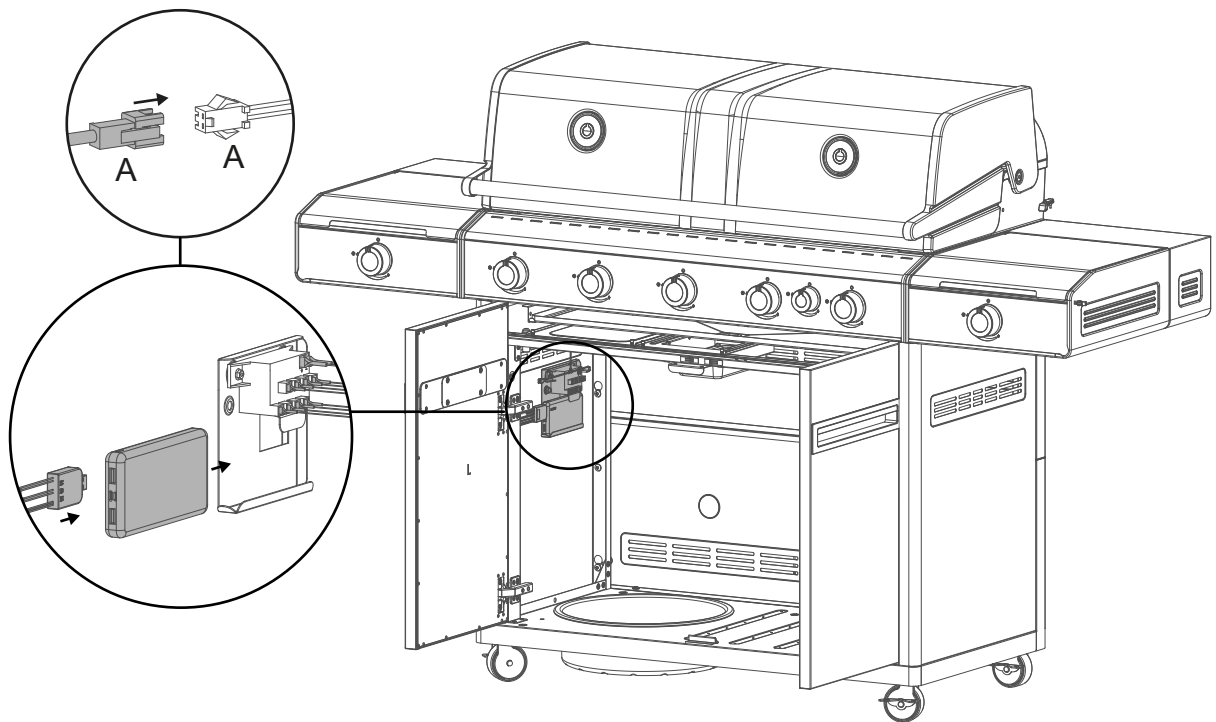

HEAT X-545 RB

32.

33.

HEAT X-545 RB

34.

35.

HEAT X-545 RB

SPAREPARTS			ERSATZTEIL-LISTE
Pos.	Art. Nr.	Description	Beschreibung
1	18.904.65	Lid comp. H-5B	Deckel kpl. H-5B
2	18.850.33	Thermometer H-Line	Thermometer H-Line
3	18.421.15	Upper Grid H-5B	Warmhalterost H-5B
4	18.904.07	Rear burner cover set	Rückenbrenner Abdeckung Set
5	18.904.08	Rear Burner 50/30 set	Rückenbrenner 50/30 Set
6	18.904.38	Electrode RB set	Elektrode Rückenbrenner Set
7	18.904.39	Rear Burner holder set 50	Rückenbrenner Halter 50 Set
7	18.904.40	Rear Burner holder set 30	Rückenbrenner Halter 30 Set
8	18.420.71	Cast Iron cooking Grid	Gusseisen Rost
9	18.420.72	Flame tamer	Flammenschutz
10	18.904.10	Main Burner 50 set	Dual Brenner 50 Set
10	18.904.11	Main Burner 30 set	Dual Brenner 30 Set
11	18.904.12	Flame Bridge	Flammenbrücke
12	18.421.16	Heat Regulator H-5B	HEAT Regulator H-5B
13	18.904.13	Control knob large set	Regulierknopf gross Set
14	18.904.14	Control knob small set	Regulierknopf klein Set
15	18.904.72	Control panel X-545 RB comp. 50	Bedienkonsole X-545 RB 50 mbar kpl.
15	18.904.73	Control panel X-545 RB comp. 30	Bedienkonsole X-545 RB 30 mbar kpl.
16	18.904.17	Electrode main burner set	Elektrode Dual Brenner Set
17	18.421.17	Grease drawer H-5B	Fettauffangblech H-5B
18	18.420.75	Grease pan	Fettauffangschale
19	18.904.68	Brace set H-5B	Strebe Set H-5B
20	18.904.42	Gas Bottle cover set	Abdeckplatte Gasflasche Set
21	18.904.43	Drip pan holder	Fettauffangschale Halter
22	18.904.69	Left door H-5B set	Türe Links H-5B Set
23	18.904.70	Right door H-5B set	Türe Rechts H-5B Set
24	18.904.20	Door hinge set	Türscharnier Set
25	18.904.21	Left Panel Station set	Kastenwand links Station Set
26	18.904.22	Right Panel Station set	Kastenwand rechts Station Set
27	18.904.71	Back Panel H-5B set	Kastenrückwand H-5B Set
28	18.904.74	Pulse Ignitor 8 outlet set	Elektrozünder 8 Ausgänge Set
29	14.491.83	Power Bank 10'000mAh	Power Bank 10'000mAh
30	18.904.37	Electric Bracket set	Befestigungsplatte Elektrik Set
31	18.421.23	Bottom Plate H-5B	Bodenplatte H-5B
32	18.904.25	Caster Bracket set A	Lenkrollenbefestigung Set A
33	18.450.10	Gas Bottle holder	Gasflaschen Halterung
34	18.904.26	Caster with Brake set	Lenkrollen mit Bremse Set
35	18.904.27	Cooking station comp. 50	Cooking Zone kpl. 50
35	18.904.28	Cooking station comp. 30	Cooking Zone kpl. 30
36	18.904.44	Cooker head set	Seitenbrenner Kopf Set
37	18.904.45	Cooker burner 50 set	Seitenbrenner 50 Set
37	18.904.46	Cooker burner 30 set	Seitenbrenner 30 Set
38	18.341.34	Pan Grid 3 steps	Pfannenhalter 3 Stufen