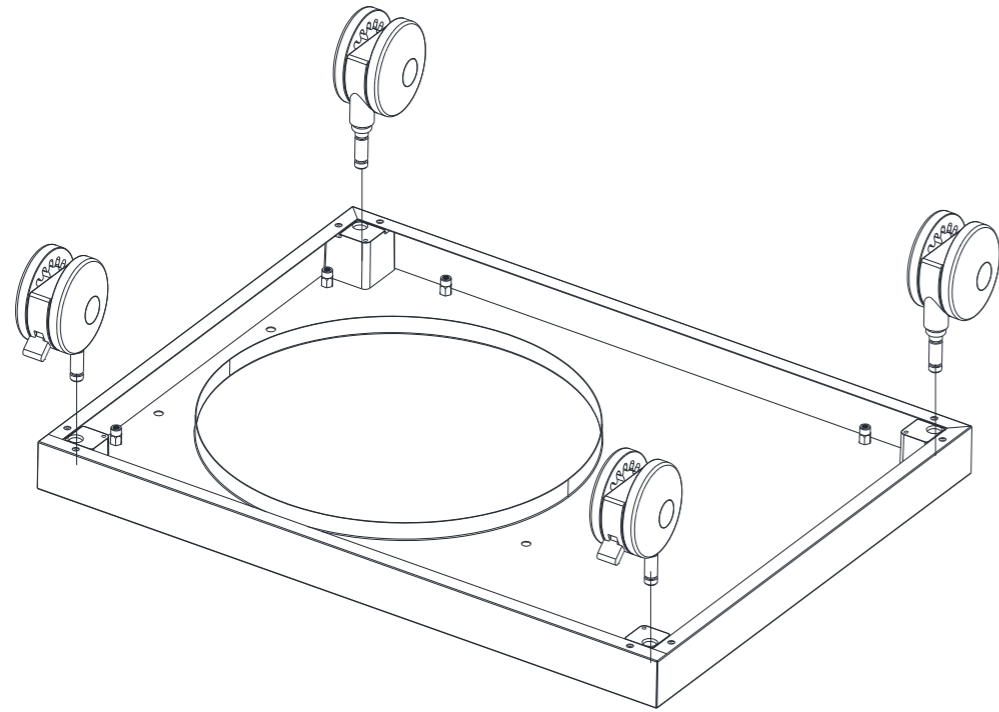

1/4' Screw black		
18x	<b>B</b>	

5/32' Screw black		
9x	<b>C</b>	

Washer		
4x	<b>D</b>	

1/4' Screw silver		
3x	<b>E</b>	

5/32' Screw silver		
8x	<b>F</b>	

M4 screw		
4x	<b>G</b>	

Door shaft		
2x	<b>H</b>	

1.