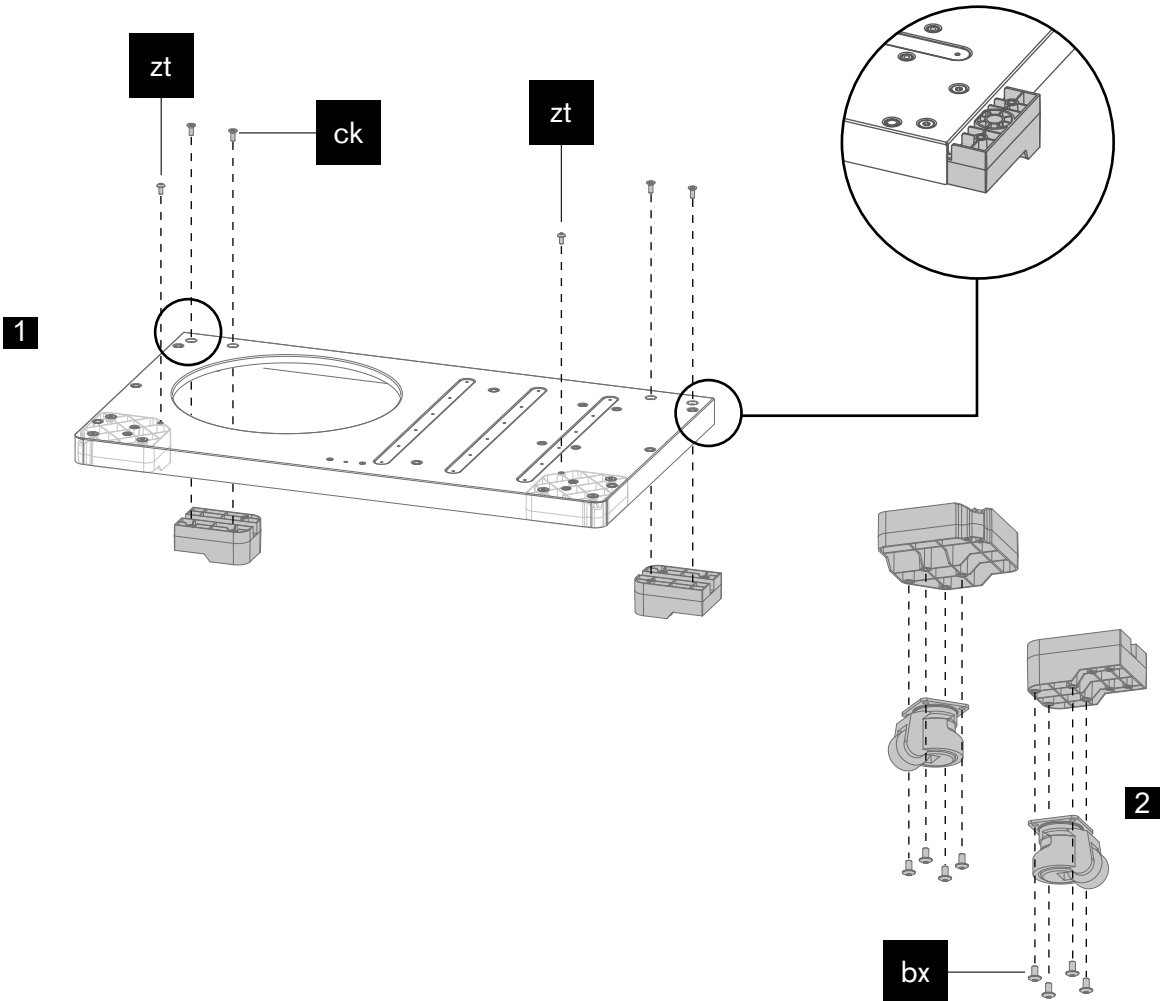

Screwdriver M6		
1x	az	
Art. 18.371.76		

Open end wrench (S 7 + S 10)		
1x	bv	
Art. 18.372.40		

Open end wrench (S 17 + S 22)		
2x	by	
Art. 18.372.45		

HEAT X-245 K

- 1.
- | | | |
|--|---|---|
| az x1  | ck x4   | bx x16   |
| zt x2   | | |