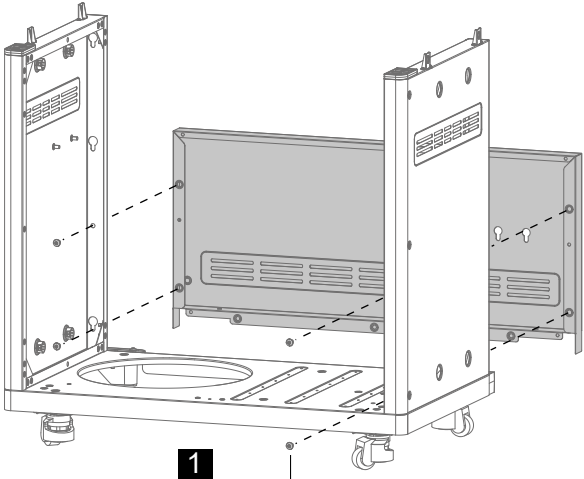

HEAT X-245 K

3.

x1		bx x7		zt x2	

bx