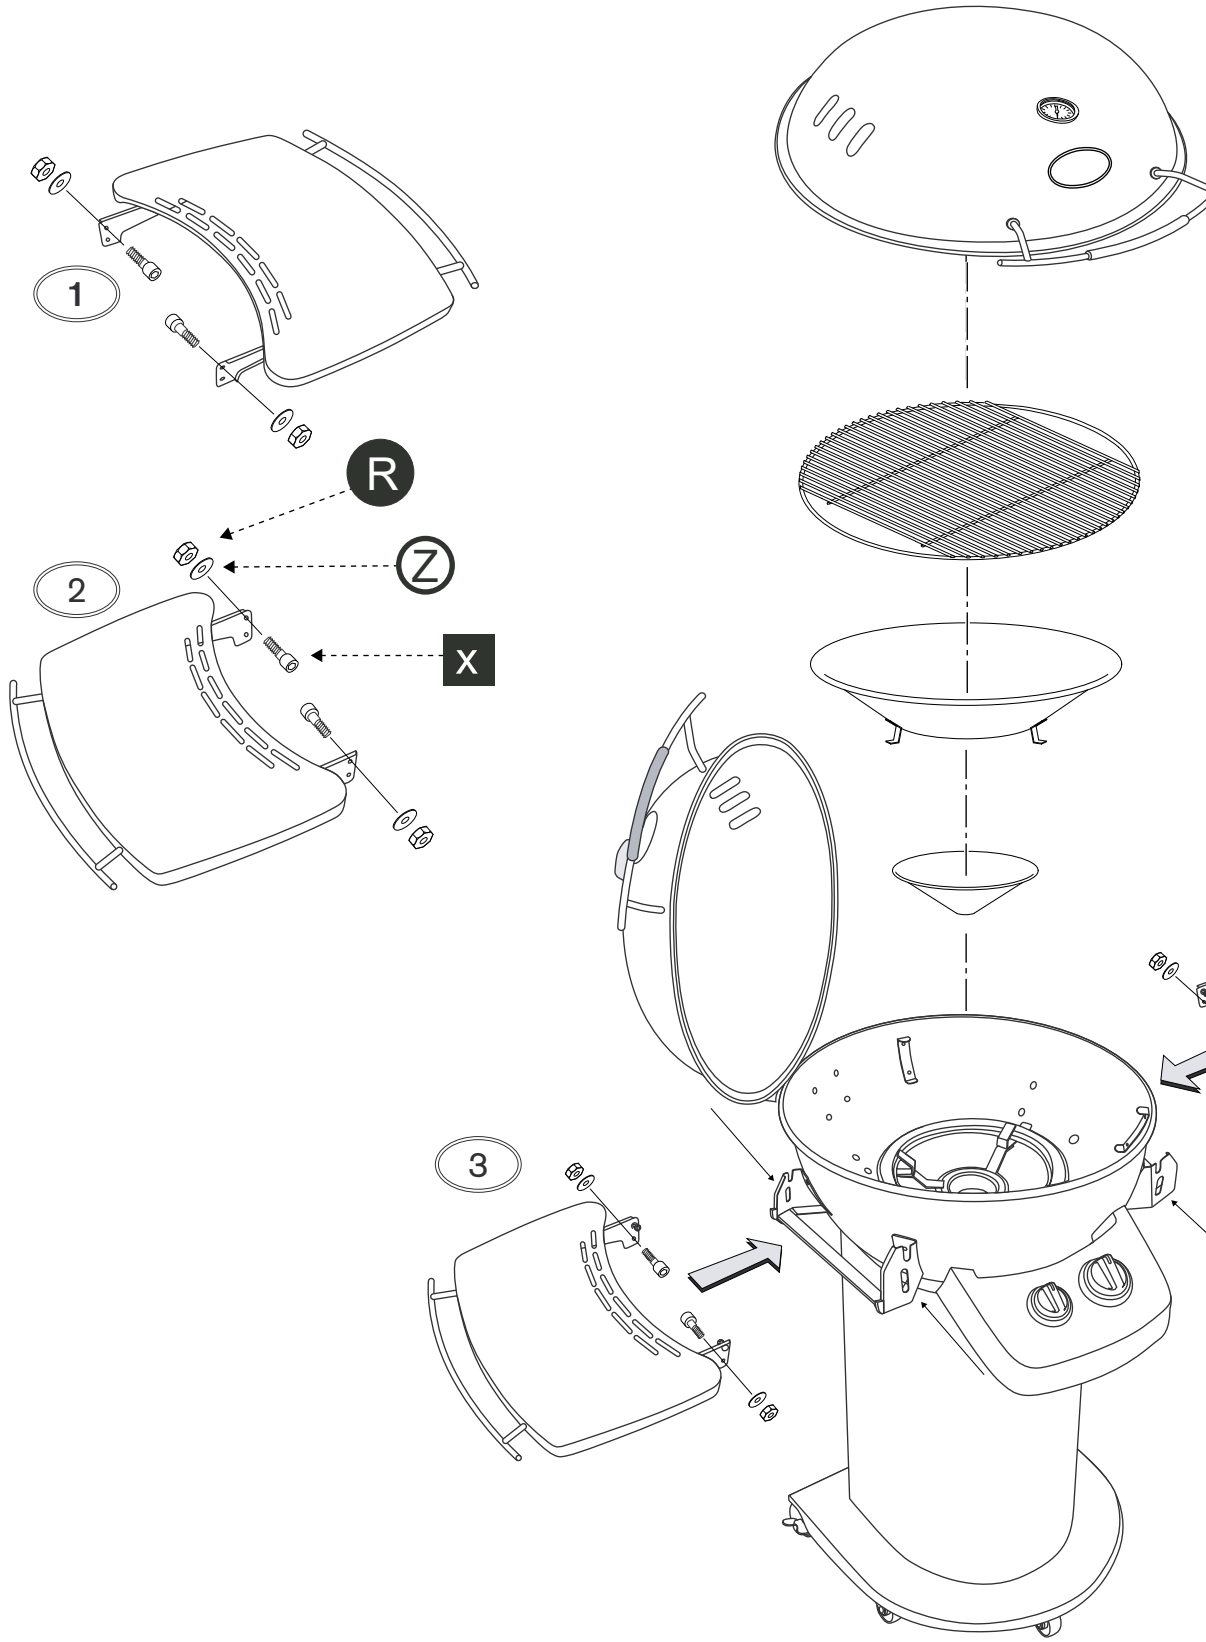

GENEVA 570 G