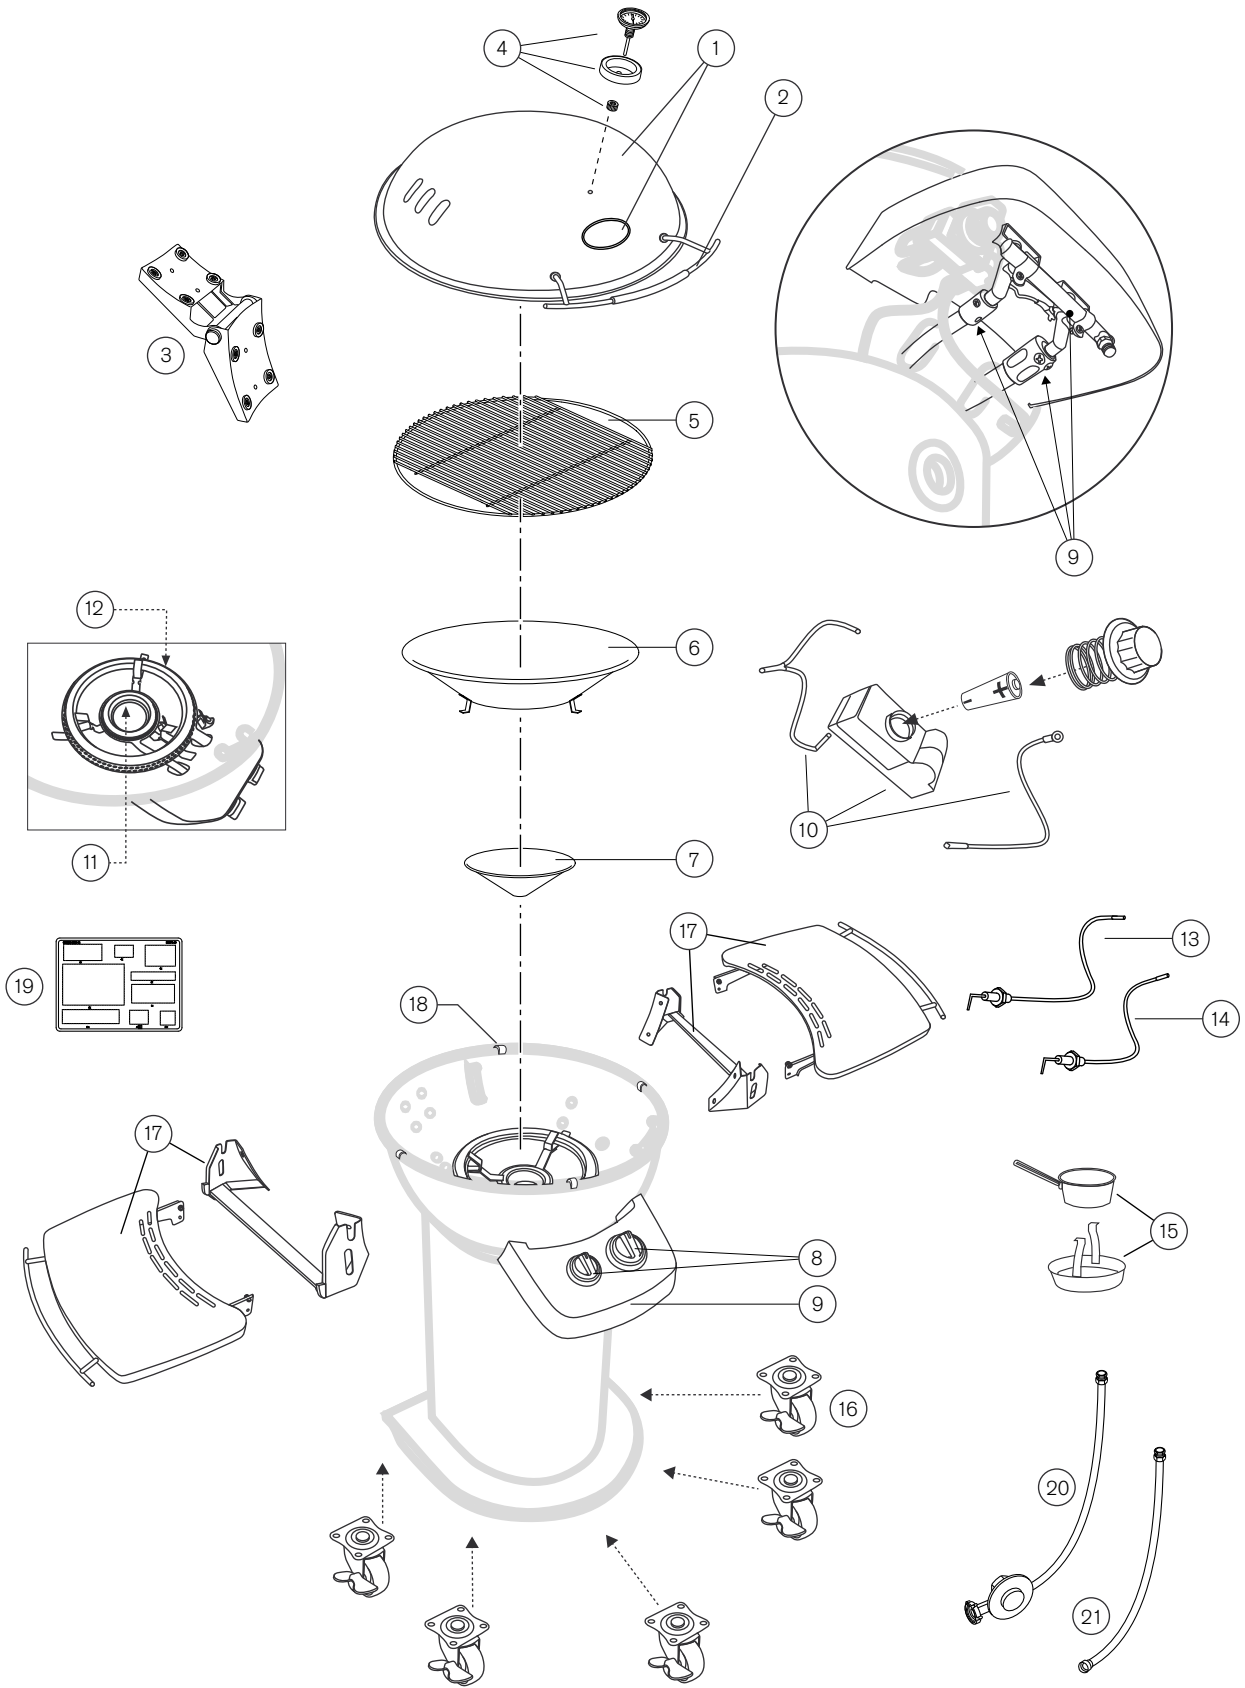

GENEVA 570 G

SPAREPARTS			ERSATZTEIL-LISTE
Pos.	Art. Nr.	Description	Beschreibung
1	18.901.40	Lid black 570 LH single	Deckel schwarz 570 LH single
2	18.900.73	Lid handle set Geneva	Deckelgriff Set Geneva
3	18.900.61	Lid hinge set single	Deckelscharnier Set single
4	18.901.39	Heat indicator °C/°F	Temperatur Anzeige °C/°F
5	18.320.00	Cooking grid	Grillrost
6	18.324.08	Large funnel	Grosser Trichter
7	18.320.03	Small funnel	Kleiner Trichter
8	18.900.84	Control knob set	Gasregulier-Knopf Set
9	18.901.37	Panel set Geneva 50mbar	Bedienkonsole Set Geneva 50mbar
9	18.901.38	Panel set Geneva 30mbar	Bedienkonsole Set Geneva 30mbar
10	18.900.93	Pulse ignitor set	Elektro-Zündung Set
11	18.340.02	Burner small 30mbar	Brenner klein 30mbar
11	18.340.45	Burner small 50mbar	Brenner klein 50mbar
12	18.340.68	Burner large 30mbar	Brenner gross 30mbar
12	18.340.67	Burner large 50mbar	Brenner gross 50mbar
13	18.900.33	Electrode set large burner	Elektrode Set grosser Brenner
14	18.900.32	Electrode set small burner	Elektrode Set kleiner Brenner
15	18.900.07	Drip pan set	Fettauffangschale Set
16	18.900.57	Caster set	Lenkrollen Set
17	18.901.36	Side table complete	Seitentablar kpl.
18	18.900.81	Protection pin set	Schutzstift Set
19	18.379.15	Hardware Set	Schrauben Set
20	14.911.38	Gas hose & regulator CH	Gasschlauch & Regler CH
20	14.911.40	Gas hose & regulator DE,AT	Gasschlauch & Regler DE,AT
20	14.911.42	Gas hose & regulator DK,FI,IS,NO,PT,SP	Gasschlauch & Regler DK,FI,IS,NO,PT,SP
20	14.911.51	Gas hose & regulator IT, GR	Gasschlauch & Regler IT,GR
20	14.911.47	Gas hose & regulator BG	Gasschlauch & Regler BG
20	14.911.43	Gas hose & regulator GB	Gasschlauch & Regler GB
20	14.911.58	Gas hose & regulator HU	Gasschlauch & Regler HU
20	14.911.56	Gas hose & regulator MT	Gasschlauch & Regler MT
20	14.911.49	Gas hose & regulator PL	Gasschlauch & Regler PL
20	14.911.47	Gas hose & regulator SE	Gasschlauch & Regler SE
20	14.911.53	Gas hose & regulator AL,BA,HR,CZ,IL,LT,MK,MD,RO,RS,SK,SI	Gasschlauch & Regler AL,BA,HR,CZ,IL,LT,MK,MD,RO,RS,SK,SI
21	14.921.25	Gas hose FR	Gasschlauch FR