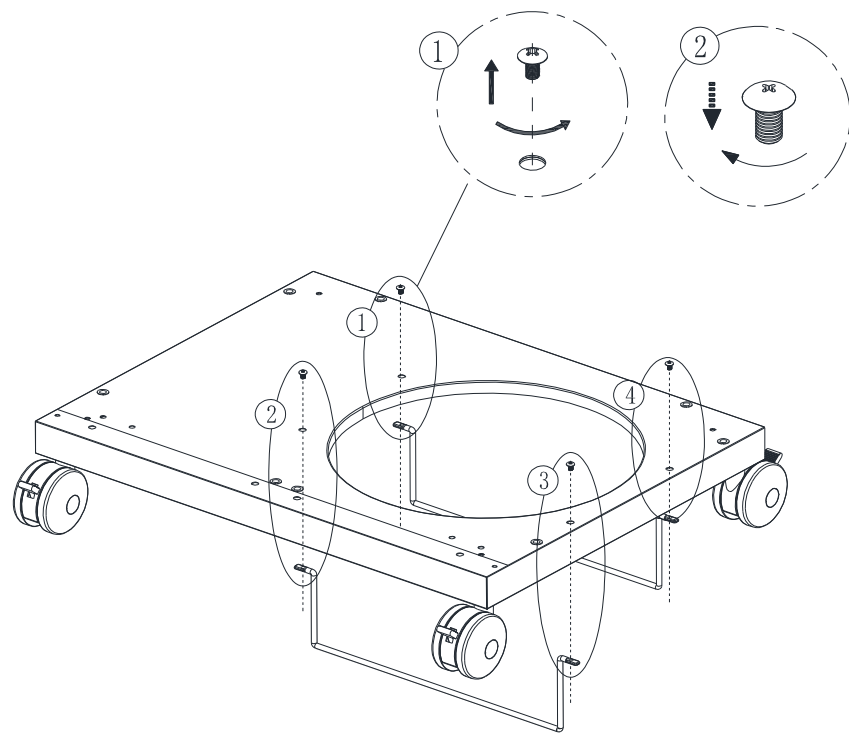

TO TAKE NOTES:

Horizontal lines for taking notes.

Cylindrical plug		
4x	<b>A</b>	

1/4" Screw black		
18x	<b>B</b>	

5/32" Screw black		
9x	<b>C</b>	

Washer		
4x	<b>D</b>	

1/4" Screw silver		
3x	<b>E</b>	

5/32" Screw silver		
8x	<b>F</b>	

M4 screw		
4x	<b>G</b>	

Door shaft		
2x	<b>H</b>	

1.

2.

3.

4.

5.

7.