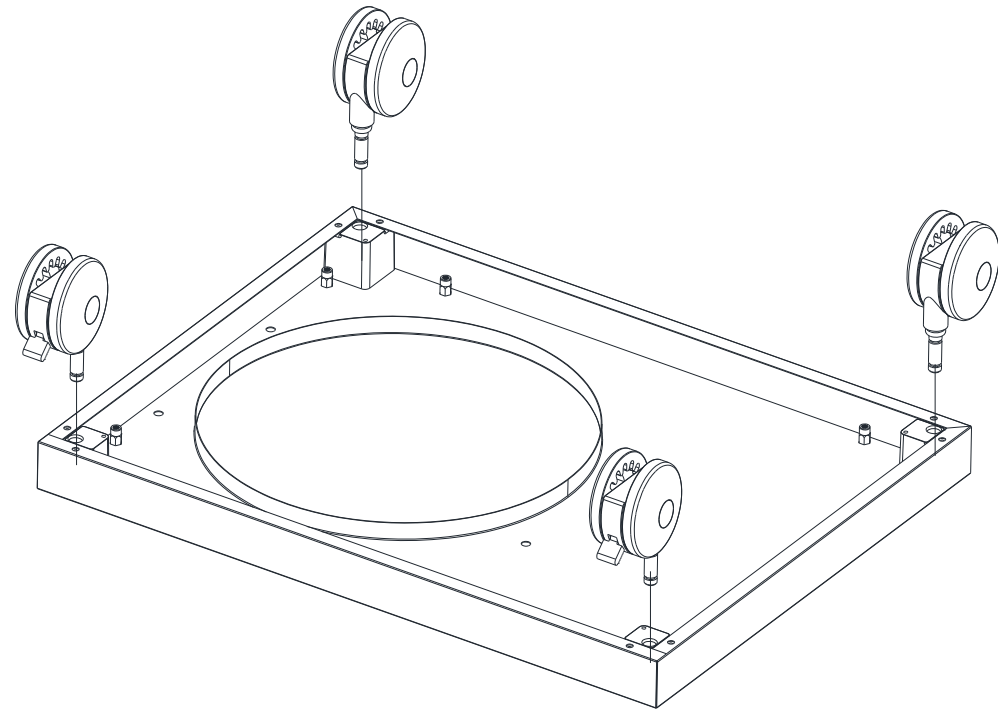

TO TAKE NOTES:

Horizontal lines for taking notes.

Cylindrical plug		
4x	<b>A</b>	

1/4" Screw black		
18x	<b>B</b>	

5/32" Screw black		
9x	<b>C</b>	

Washer		
4x	<b>D</b>	

1/4" Screw silver		
3x	<b>E</b>	

5/32" Screw silver		
8x	<b>F</b>	

M4 screw		
4x	<b>G</b>	

Door shaft		
2x	<b>H</b>	

1.

2.

3.

4.

5.

7.