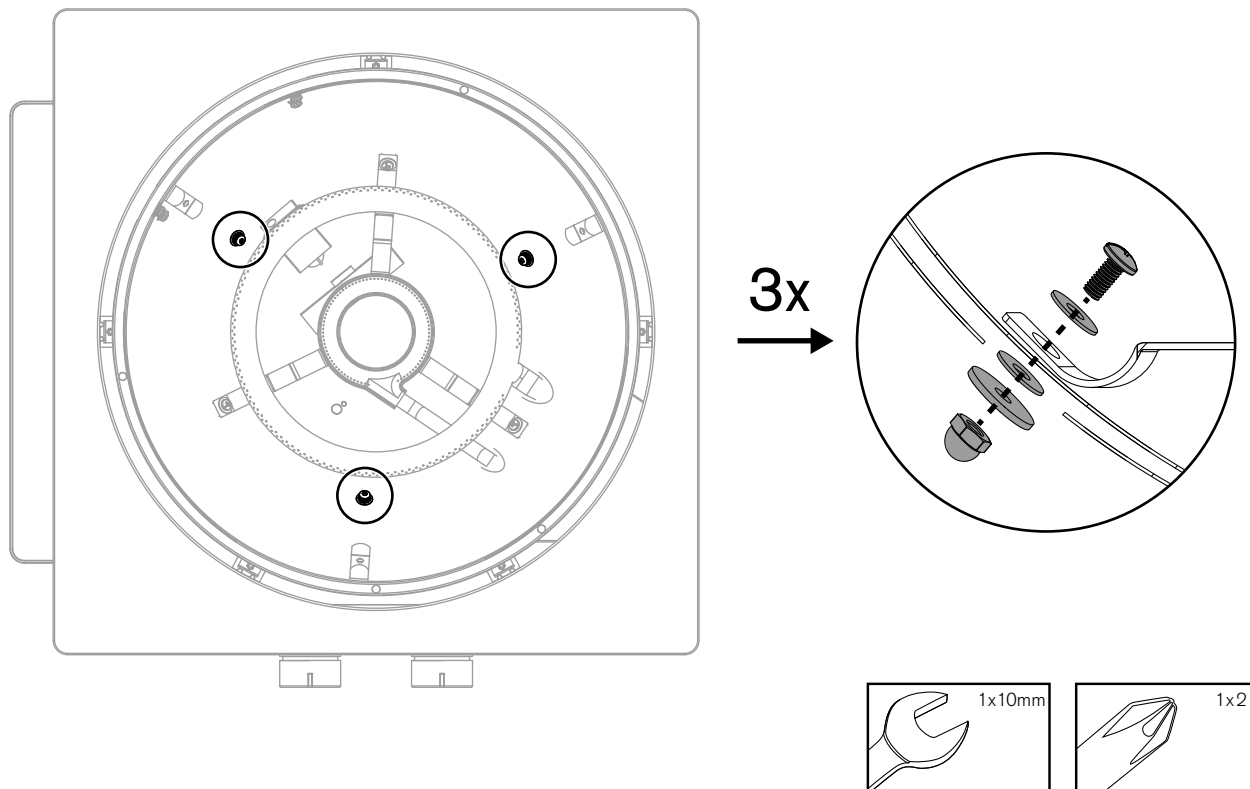

REINIGUNG BRENNER | BURNER CLEANING

Anleitung | Instruction

AROSA 570 G EVO

AROSA 570 G G

OUTDOORCHEF
SWISS INNOVATION

1.

2.

3.